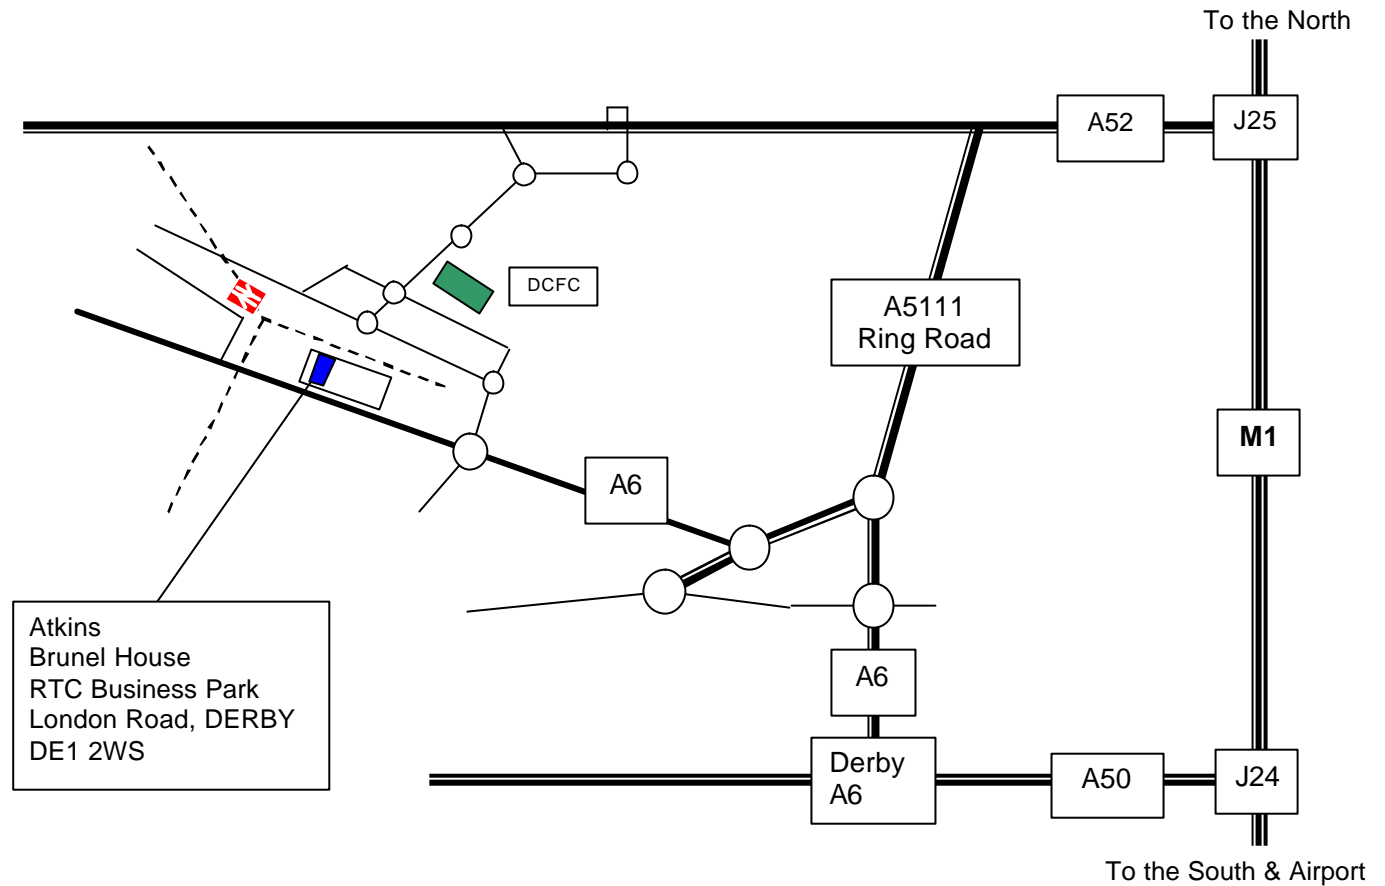

DIRECTIONS

BY RAIL (10mins walk)

From the main Station entrance bear left along Midland Road. Turn left at the junction onto London Road, walk along over the Railway Bridge and Brunel House is the first tall building on the left.

BY ROAD

From the South

From the M1 take Junction 24 onto A50 (Stoke on Trent). From A50 take Junction 2 (A6 Derby). Straight on at 1st Roundabout, Left at 2nd, Right at 3rd, Straight on at 4th, Brunel House on RHS just before the Bridge.

From the North

M1, Junction 25 A52. After approx. 5 miles, take A5111 Ring Road. Straight on at 1st Roundabout, Right at 2nd, Straight on at 3rd. Brunel House on the right just before the Bridge.

From the A38

Take the A50 exit towards M1 and then follow directions from the South. (See above).

CAR PARKING

Brunel House has a Staff & Visitors Car Park outside the building.

BY AIR

Nottingham East Midlands Airport is approximately 10 miles away and is served by an hourly Bus Service Route No. AL1 which stops just outside Brunel House.

IN CASE OF DIFFICULTIES:

Please contact us on 01332 225522

LOCAL HOTELS

Best Western Midland Hotel

Midland Road
Derby
DE1 2SQ
Tel: 01332 345894

European Inn

Midland Road
Derby
DE1 2SL
Tel: 01332 292000

Aston Court Hotel

Midland Road
Derby
DE1 2SL
Tel: 01332 342716

International Hotel

288 Burton Road
Derby
DE23 6AD
Tel: 01332 369321

Stuart Hotel

London Road
Derby
DE1 2QR
Tel: 01332 340633

Travel Inn

The Wyvern
Stanier Way, Derby
DE21 6BF
Tel: 0870 2383313

Holiday Inn Express

Wheelwright Way
Pride Park
Derby
DE24 8HX
Tel: 0870 4009068

ATKINS